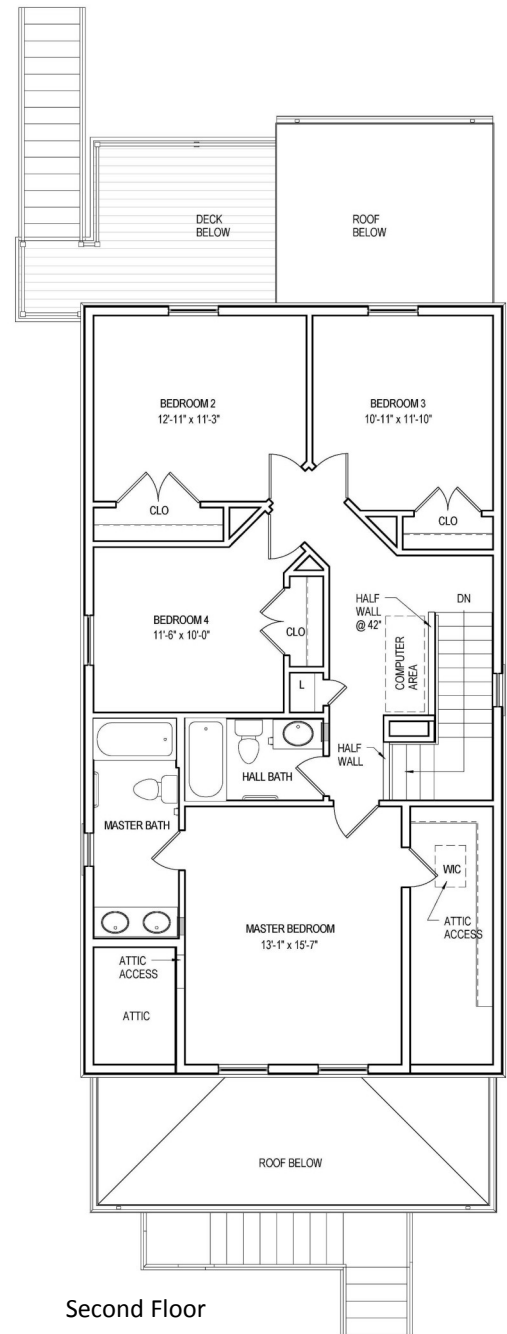

Independence Park
 Company Grade Four Bedroom (Single Family)
 2155 Square Feet

First Floor

Second Floor