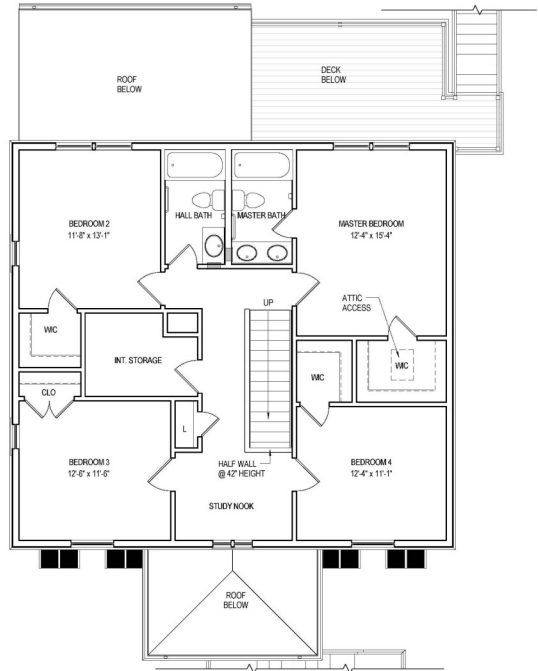

Independence Park
 Field Grade Four Bedroom
 2335 Square Feet

First Floor

Alternate Front Façade— First Floor

Alternate Front Façade— First Floor

Second Floor

Alternate Front Façade— Second Floor

Alternate Front Façade— Second Floor