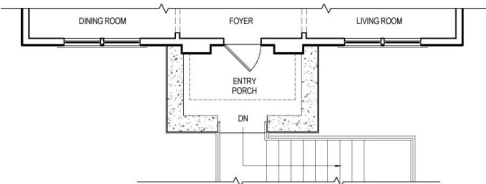

Independence Park
 Field Grade Four Bedroom
 2335 Square Feet

First Floor

Alternate Front Façade— First Floor

Alternate Front Façade— First Floor

Second Floor

Alternate Front Façade— Second Floor

Alternate Front Façade— Second Floor