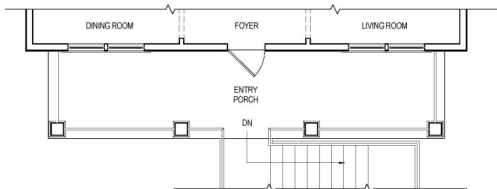

Independence Park
 Field Grade Four Bedroom
 2335 Square Feet

First Floor

Alternate Front Façade— First Floor

Alternate Front Façade— First Floor

Second Floor

Alternate Front Façade— Second Floor

Alternate Front Façade— Second Floor