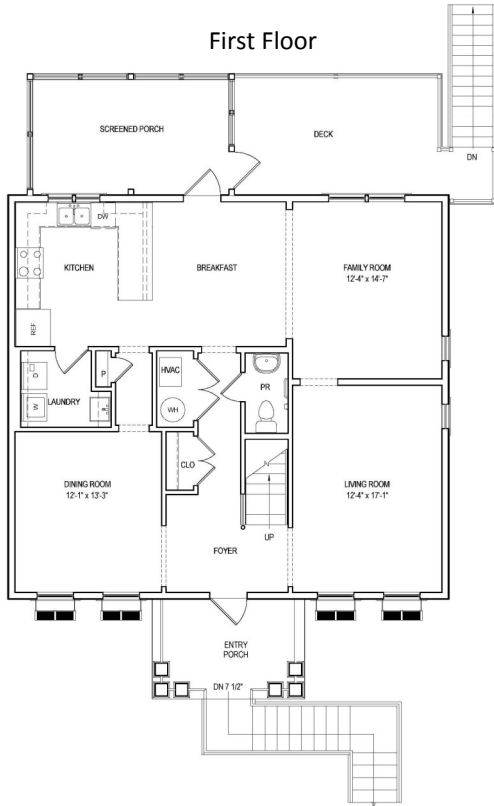

Independence Park
 Field Grade Four Bedroom
 2335 Square Feet

First Floor

Alternate Front Façade— First Floor

Alternate Front Façade— First Floor

Second Floor

Alternate Front Façade— Second Floor

Alternate Front Façade— Second Floor